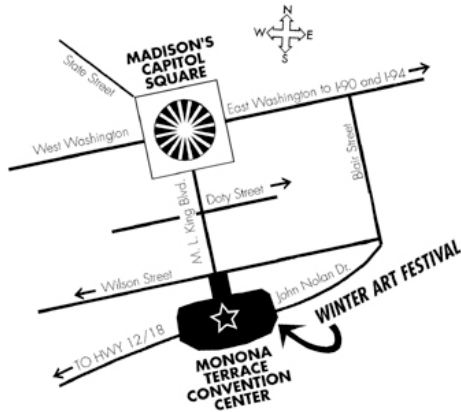

GOOD FOR \$1 OFF SINGLE ADMISSION

WINTER ART FESTIVAL

Saturday and Sunday

NOVEMBER 14 & 15, 2009

9:00 to 5:00 & 10:00 to 4:00

Monona Terrace Convention Center

*Two blocks off the Capitol Square
on Martin Luther King Jr. Blvd.*

- **Admission \$3 per person**
- **Under 12 free**

144 Wisconsin Exhibitors

Presented by the Wisconsin Alliance of Artists and Craftspeople, Inc.

GOOD FOR \$1 OFF SINGLE ADMISSION

WINTER ART FESTIVAL

Saturday and Sunday

NOVEMBER 14 & 15, 2009

9:00 to 5:00 & 10:00 to 4:00

Monona Terrace Convention Center

*Two blocks off the Capitol Square
on Martin Luther King Jr. Blvd.*

- **Admission \$3 per person**
- **Under 12 free**

144 Wisconsin Exhibitors